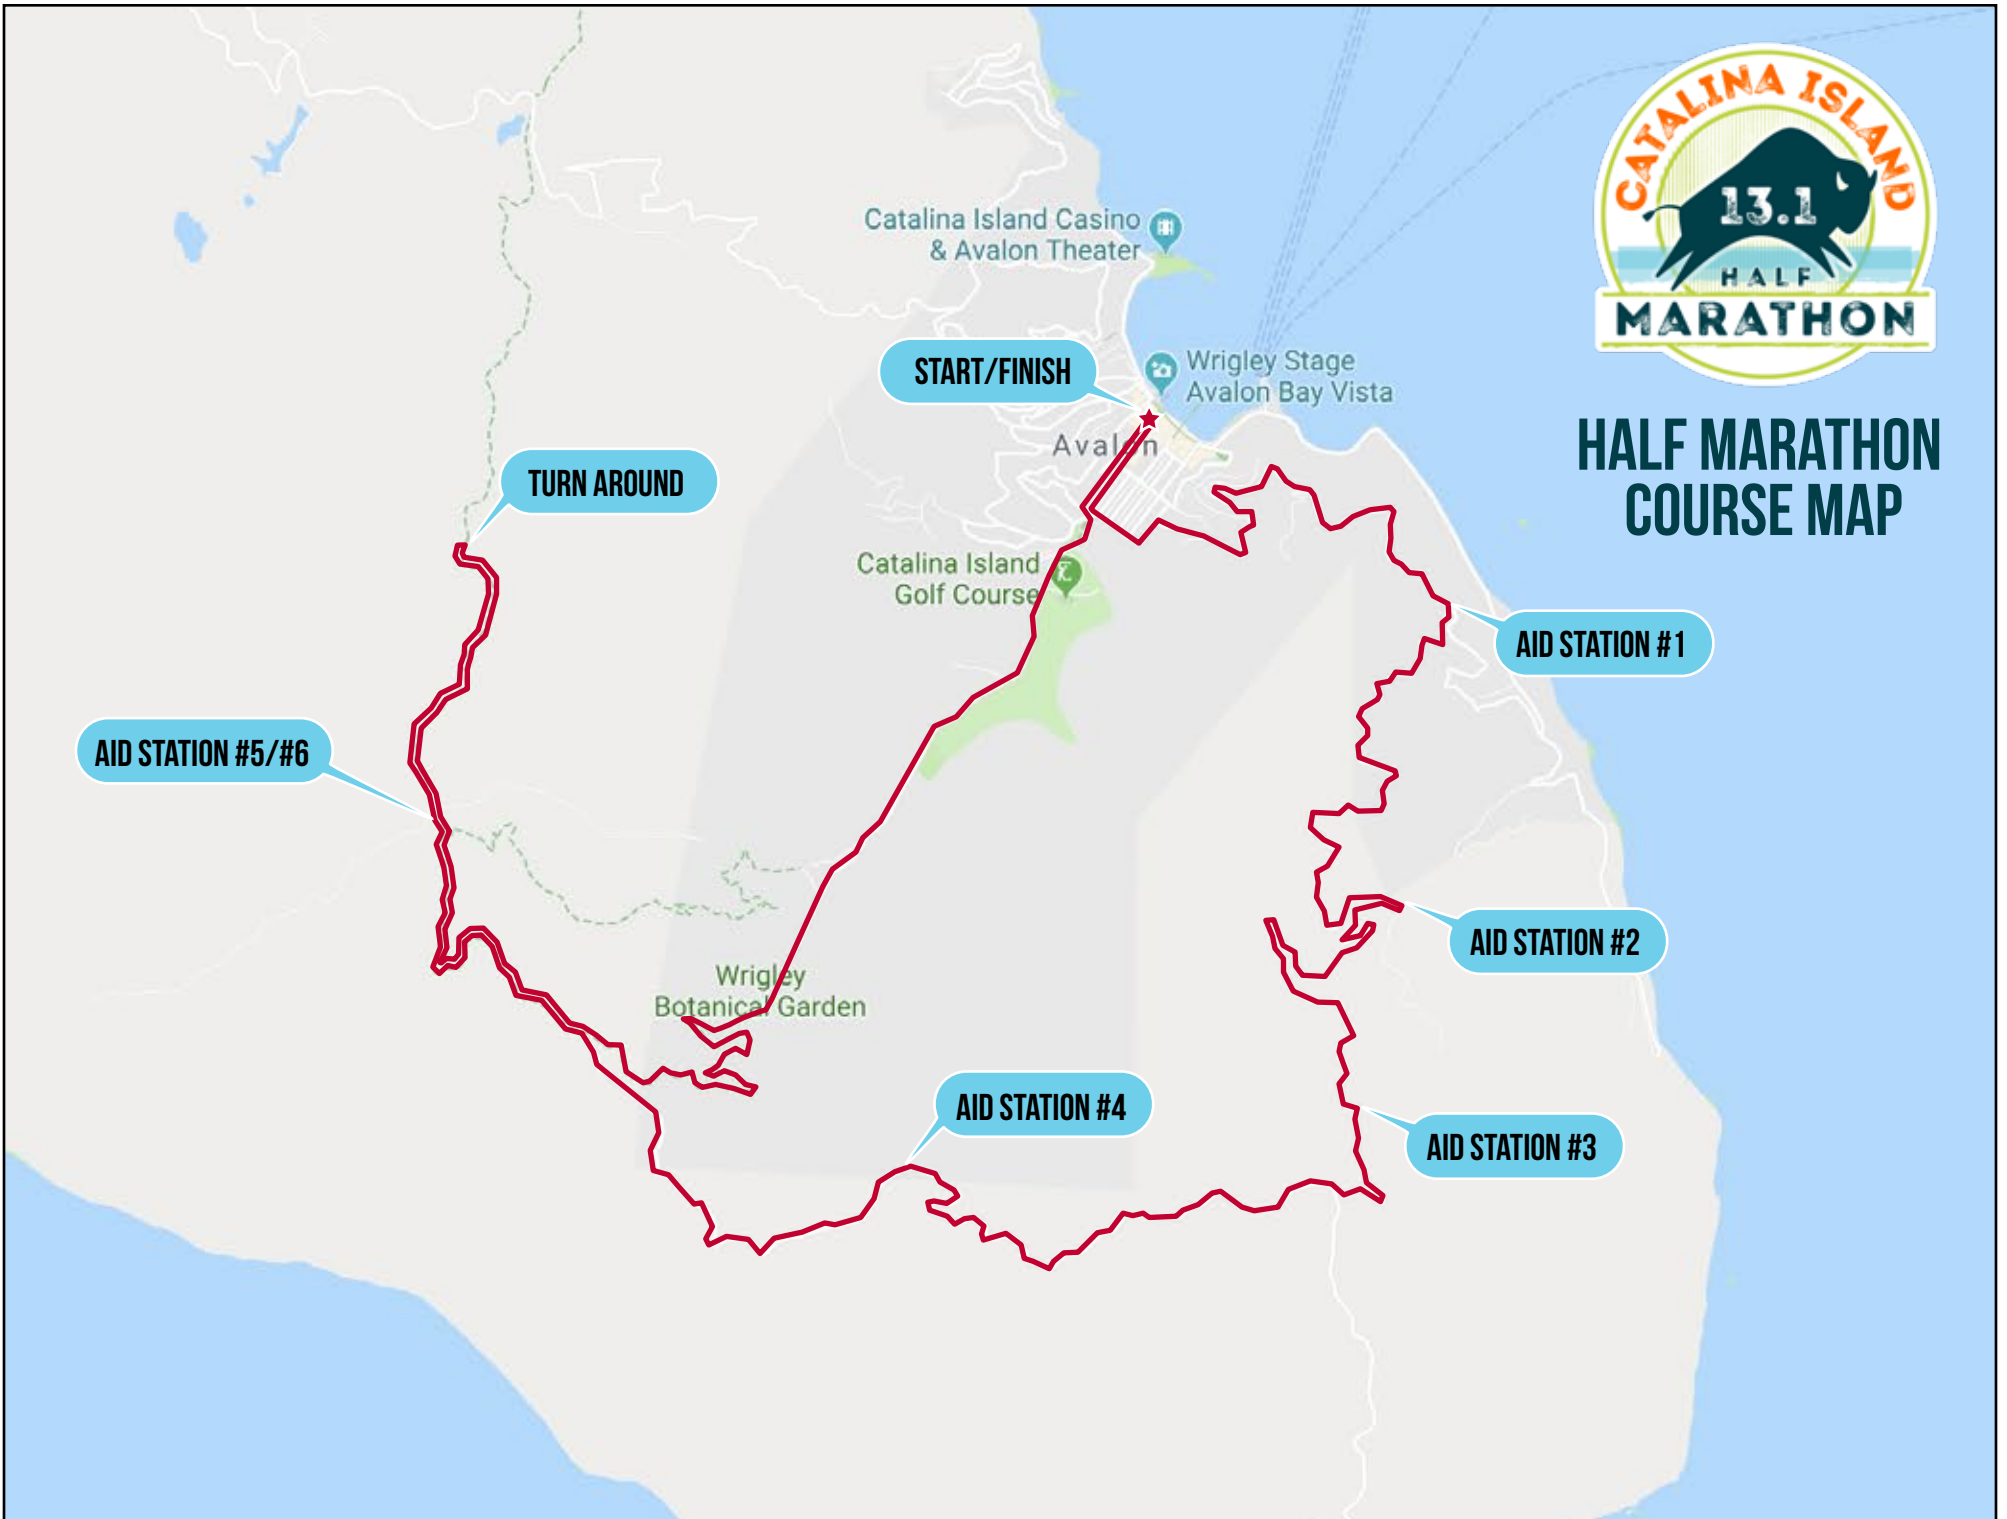

# HALF MARATHON COURSE MAP

Catalina Island Casino & Avalon Theater

START/FINISH

Wrigley Stage  
Avalon Bay Vista

Avalon

TURN AROUND

Catalina Island  
Golf Course

AID STATION #1

AID STATION #5/#6

Wrigley  
Botanical Garden

AID STATION #2

AID STATION #4

AID STATION #3