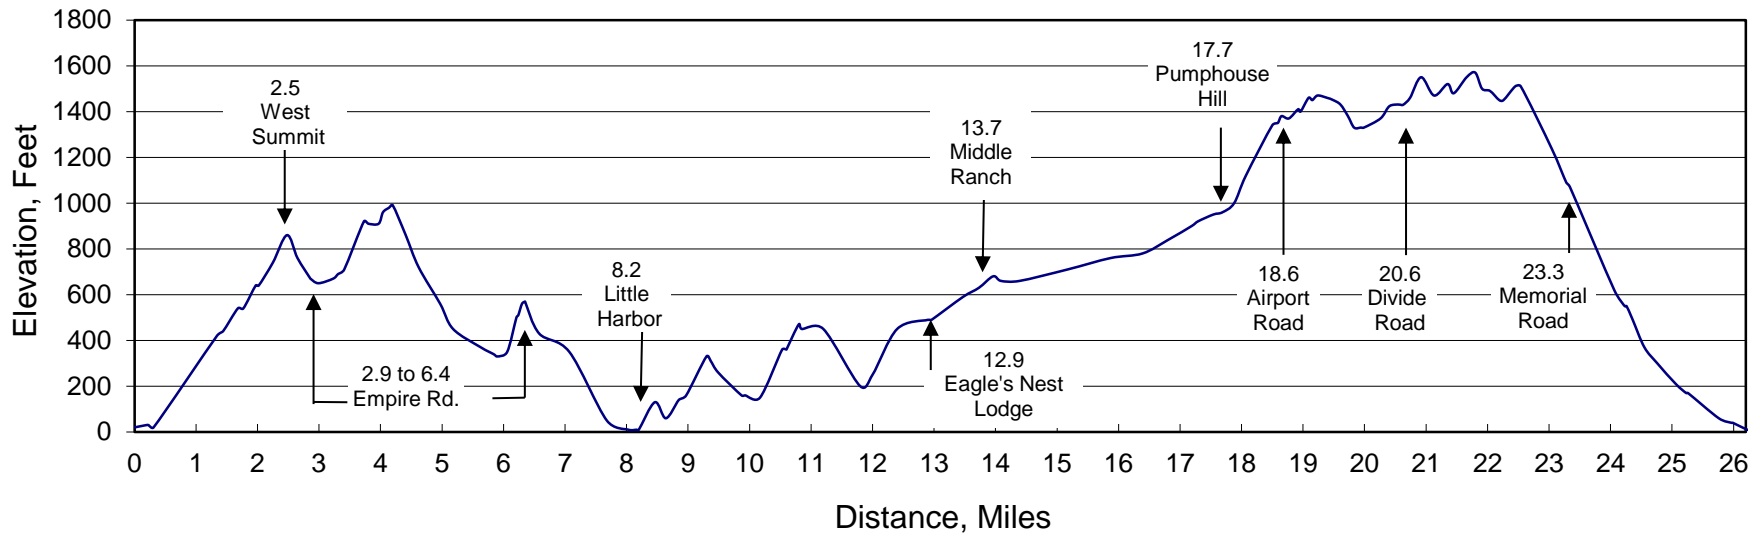

Catalina Island Conservancy Marathon Elevation Profile

Total Elevation Gain = 4310 feet (329)

Courtesy of
Bill McDermott